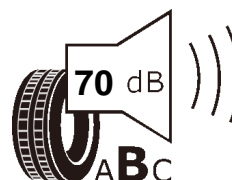

Product information sheet

Delegated Regulation (EU) 2020/740

Supplier name or trademark		GT RADIAL	
Commercial name or trade designation		KargoMax ST-6000	
Tyre type identifier	Tyre class	AK003	C2
Tyre size designation		185R14C	
Speed category symbol		N	
Load-capacity index (for single mounting)		104	
Load-capacity index (for dual mounting)		102	
Fuel efficiency class		C	
Wet grip class		C	
External rolling noise class	External rolling noise value	B	70 dB
Tyre for use in severe snow conditions		NO	
Load-capacity index for Additional Service Description (for single mounting)		-	
Load-capacity index for Additional Service Description (for dual mounting)		-	
Speed category symbol (for Additional Service Description)		-	
Date of start of production		39/09	
Date of end of production		-	
Supplier's address	Public Contact, Giti Tire Deutschland GmbH Hollerithallee 18a 30419 Hannover Germany		
Additional information	info in english		
EPREL number	898408		
EPREL URL	https://eprel.ec.europa.eu/qr/898408		

KargoMax ST-6000

185R14C

104/102N

ENERG

GT RADIAL

AK003

185R14C 104/102 N

C2

2020/740