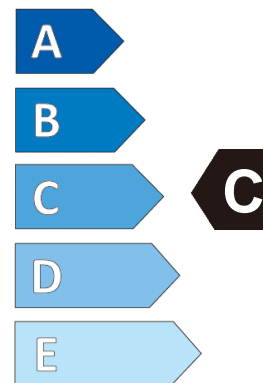

Product information sheet

Delegated Regulation (EU) 2020/740

Supplier name or trademark		GT RADIAL	
Commercial name or trade designation		KargoMax ST-6000	
Tyre type identifier	Tyre class	AK004	C2
Tyre size designation		195/60R12C	
Speed category symbol		N	
Load-capacity index (for single mounting)		104	
Load-capacity index (for dual mounting)		102	
Fuel efficiency class		C	
Wet grip class		C	
External rolling noise class	External rolling noise value	B	70 dB
Tyre for use in severe snow conditions		NO	
Load-capacity index for Additional Service Description (for single mounting)		-	
Load-capacity index for Additional Service Description (for dual mounting)		-	
Speed category symbol (for Additional Service Description)		-	
Date of start of production		02/09	
Date of end of production		-	
Supplier's address	Public Contact, Giti Tire Deutschland GmbH Hollerithallee 18a 30419 Hannover Germany		
Additional information	info in english		
EPREL number	898409		
EPREL URL	https://eprel.ec.europa.eu/qr/898409		

KargoMax ST-6000

195/60R12C

104/102N

ENERG

GT RADIAL

AK004

195/60R12C 104/102 N

C2