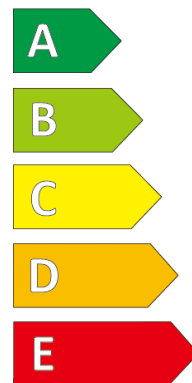

Product information sheet

Delegated Regulation (EU) 2020/740

Supplier name or trademark		GT RADIAL	
Commercial name or trade designation		KargoMax ST-6000	
Tyre type identifier	Tyre class	AK004	C2
Tyre size designation		195/60R12C	
Speed category symbol		N	
Load-capacity index (for single mounting)		104	
Load-capacity index (for dual mounting)		102	
Fuel efficiency class		C	
Wet grip class		C	
External rolling noise class	External rolling noise value	B	70 dB
Tyre for use in severe snow conditions		NO	
Load-capacity index for Additional Service Description (for single mounting)		-	
Load-capacity index for Additional Service Description (for dual mounting)		-	
Speed category symbol (for Additional Service Description)		-	
Date of start of production		02/09	
Date of end of production		-	
Supplier's address	Public Contact, Giti Tire Deutschland GmbH Hollerithallee 18a 30419 Hannover Germany		
Additional information	info in english		
EPREL number	898409		
EPREL URL	https://eprel.ec.europa.eu/qr/898409		

KargoMax ST-6000

195/60R12C

104/102N

ENERG

GT RADIAL

AK004

195/60R12C 104/102 N

C2