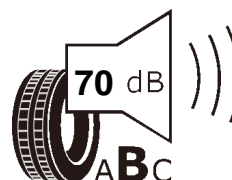

Product information sheet

Delegated Regulation (EU) 2020/740

Supplier name or trademark		GT RADIAL	
Commercial name or trade designation		KargoMax ST-6000	
Tyre type identifier	Tyre class	AK004	C2
Tyre size designation		195/60R12C	
Speed category symbol		N	
Load-capacity index (for single mounting)		104	
Load-capacity index (for dual mounting)		102	
Fuel efficiency class		C	
Wet grip class		C	
External rolling noise class	External rolling noise value	B	70 dB
Tyre for use in severe snow conditions		NO	
Load-capacity index for Additional Service Description (for single mounting)		-	
Load-capacity index for Additional Service Description (for dual mounting)		-	
Speed category symbol (for Additional Service Description)		-	
Date of start of production		02/09	
Date of end of production		-	
Supplier's address	Public Contact, Giti Tire Deutschland GmbH Hollerithallee 18a 30419 Hannover Germany		
Additional information	info in english		
EPREL number	898409		
EPREL URL	https://eprel.ec.europa.eu/qr/898409		

KargoMax ST-6000

195/60R12C

104/102N

ENERG

GT RADIAL

AK004

195/60R12C 104/102 N

C2

2020/740