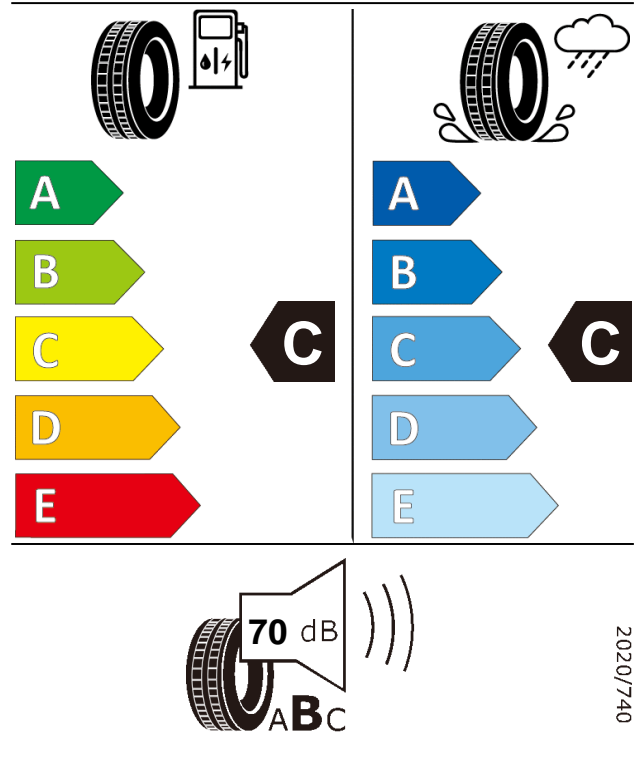

Product information sheet

Delegated Regulation (EU) 2020/740

Supplier name or trademark		GT RADIAL	
Commercial name or trade designation		KargoMax ST-6000	
Tyre type identifier	Tyre class	AK005	C2
Tyre size designation		195/70R14C	
Speed category symbol		N	
Load-capacity index (for single mounting)		104	
Load-capacity index (for dual mounting)		102	
Fuel efficiency class		C	
Wet grip class		C	
External rolling noise class	External rolling noise value	B	70 dB
Tyre for use in severe snow conditions		NO	
Load-capacity index for Additional Service Description (for single mounting)		-	
Load-capacity index for Additional Service Description (for dual mounting)		-	
Speed category symbol (for Additional Service Description)		-	
Date of start of production		14/08	
Date of end of production		-	
Supplier's address	Public Contact, Giti Tire Deutschland GmbH Hollerithallee 18a 30419 Hannover Germany		
Additional information	info in english		
EPREL number	898410		
EPREL URL	https://eprel.ec.europa.eu/qr/898410		

KargoMax ST-6000

195/70R14C

104/102N

ENERG

GT RADIAL

AK005

195/70R14C 104/102 N

C2

2020/740