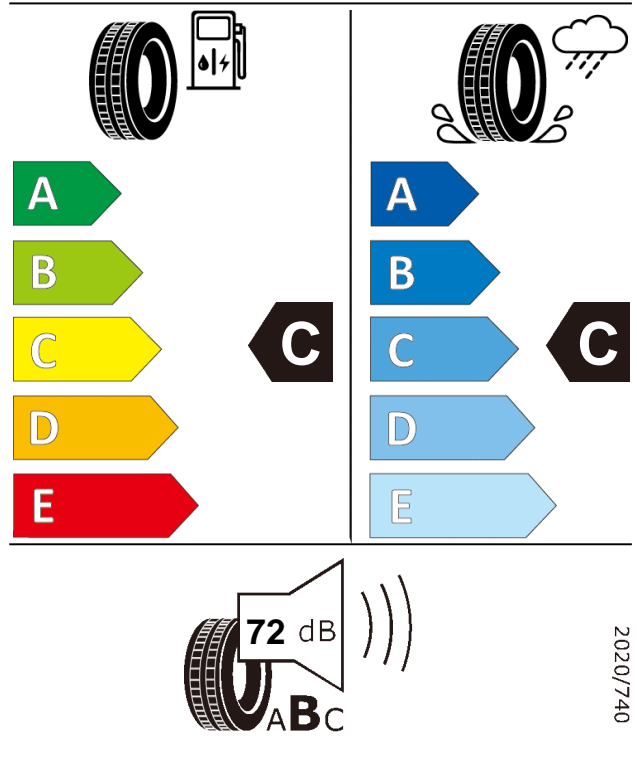

Product information sheet

Delegated Regulation (EU) 2020/740

Supplier name or trademark		GT RADIAL	
Commercial name or trade designation		KargoMax ST-4000	
Tyre type identifier	Tyre class	AK015	C1
Tyre size designation		195/65R15	
Speed category symbol		N	
Load-capacity index		95	
Fuel efficiency class		C	
Wet grip class		C	
External rolling noise class	External rolling noise value	B	72 dB
Tyre for use in severe snow conditions		NO	
Ice tyre		NO	
Load version		XL	
Date of start of production		09/11	
Date of end of production		-	
Supplier's address	Public Contact, Giti Tire Deutschland GmbH Hollerithallee 18a 30419 Hannover Germany		
Additional information	info in english		
EPREL number	898415		
EPREL URL	https://eprel.ec.europa.eu/qr/898415		

KargoMax ST-4000

195/65R15

95N

ENERG

GT RADIAL

AK015

195/65R15 95 N XL

C1

2020/740