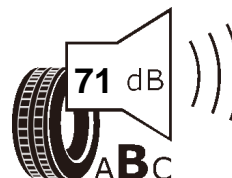

Product information sheet

Delegated Regulation (EU) 2020/740

Supplier name or trademark		GT RADIAL	
Commercial name or trade designation		KargoMax ST-6000	
Tyre type identifier	Tyre class	AK022	C2
Tyre size designation		225/75R16C	
Speed category symbol		N	
Load-capacity index (for single mounting)		121	
Load-capacity index (for dual mounting)		120	
Fuel efficiency class		C	
Wet grip class		C	
External rolling noise class	External rolling noise value	B	71 dB
Tyre for use in severe snow conditions		NO	
Load-capacity index for Additional Service Description (for single mounting)		-	
Load-capacity index for Additional Service Description (for dual mounting)		-	
Speed category symbol (for Additional Service Description)		-	
Date of start of production		02/13	
Date of end of production		-	
Supplier's address	Public Contact, Giti Tire Deutschland GmbH Hollerithallee 18a 30419 Hannover Germany		
Additional information	info in english		
EPREL number	898418		
EPREL URL	https://eprel.ec.europa.eu/qr/898418		

KargoMax ST-6000

225/75R16C

121/120N

ENERG

GT RADIAL

AK022

225/75R16C 121/120 N

C2

71 dB
ABC

2020/740