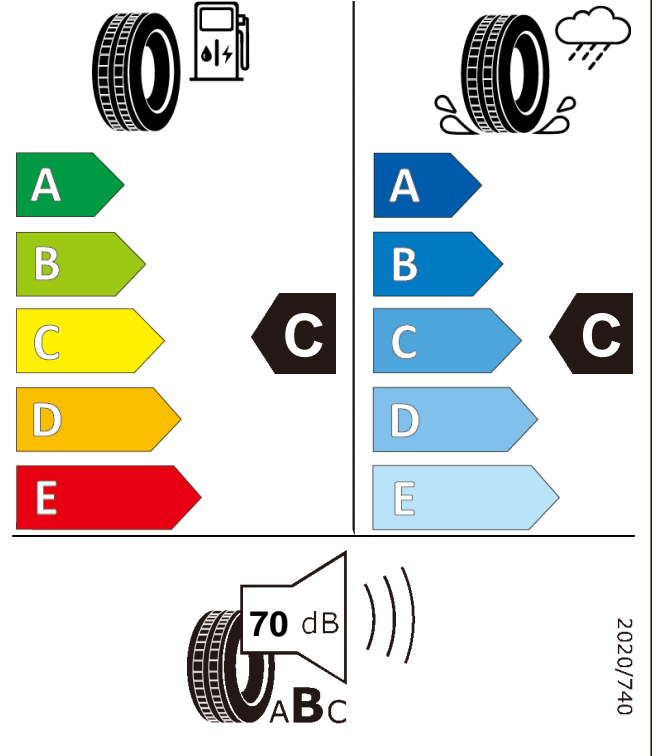

Product information sheet

Delegated Regulation (EU) 2020/740

Supplier name or trademark		GT RADIAL	
Commercial name or trade designation		KargoMax ST-6000	
Tyre type identifier	Tyre class	AK030	C2
Tyre size designation		155/70R12C	
Speed category symbol		N	
Load-capacity index (for single mounting)		104	
Load-capacity index (for dual mounting)		101	
Fuel efficiency class		C	
Wet grip class		C	
External rolling noise class	External rolling noise value	B	70 dB
Tyre for use in severe snow conditions		NO	
Load-capacity index for Additional Service Description (for single mounting)		-	
Load-capacity index for Additional Service Description (for dual mounting)		-	
Speed category symbol (for Additional Service Description)		-	
Date of start of production		17/16	
Date of end of production		-	
Supplier's address	Public Contact, Giti Tire Deutschland GmbH Hollerithallee 18a 30419 Hannover Germany		
Additional information	info in english		
EPREL number	898422		
EPREL URL	https://eprel.ec.europa.eu/qr/898422		

KargoMax ST-6000

155/70R12C

104/101N

ENERG

GT RADIAL

AK030

155/70R12C 104/101 N

C2