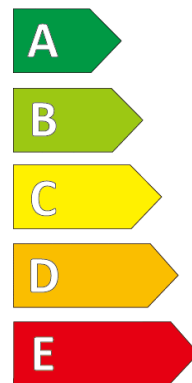

Product information sheet

Delegated Regulation (EU) 2020/740

Supplier name or trademark		GT RADIAL	
Commercial name or trade designation		KargoMax ST-6000	
Tyre type identifier	Tyre class	AK031	C2
Tyre size designation		185/60R12C	
Speed category symbol		N	
Load-capacity index (for single mounting)		104	
Load-capacity index (for dual mounting)		101	
Fuel efficiency class		C	
Wet grip class		C	
External rolling noise class	External rolling noise value	B	70 dB
Tyre for use in severe snow conditions		NO	
Load-capacity index for Additional Service Description (for single mounting)		-	
Load-capacity index for Additional Service Description (for dual mounting)		-	
Speed category symbol (for Additional Service Description)		-	
Date of start of production		27/16	
Date of end of production		-	
Supplier's address	Public Contact, Giti Tire Deutschland GmbH Hollerithallee 18a 30419 Hannover Germany		
Additional information	info in english		
EPREL number	898423		
EPREL URL	https://eprel.ec.europa.eu/qr/898423		

KargoMax ST-6000

185/60R12C

104/101N

ENERG

GT RADIAL

AK031

185/60R12C 104/101 N

C2