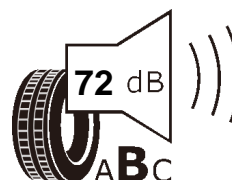

Product information sheet

Delegated Regulation (EU) 2020/740

Supplier name or trademark		GT RADIAL	
Commercial name or trade designation		KargoMax ST-6000	
Tyre type identifier	Tyre class	AK032	C2
Tyre size designation		195/50R13C	
Speed category symbol		N	
Load-capacity index (for single mounting)		104	
Load-capacity index (for dual mounting)		101	
Fuel efficiency class		C	
Wet grip class		C	
External rolling noise class	External rolling noise value	B	72 dB
Tyre for use in severe snow conditions		NO	
Load-capacity index for Additional Service Description (for single mounting)		-	
Load-capacity index for Additional Service Description (for dual mounting)		-	
Speed category symbol (for Additional Service Description)		-	
Date of start of production		27/16	
Date of end of production		-	
Supplier's address	Public Contact, Giti Tire Deutschland GmbH Hollerithallee 18a 30419 Hannover Germany		
Additional information	info in english		
EPREL number	898424		
EPREL URL	https://eprel.ec.europa.eu/qr/898424		

KargoMax ST-6000

195/50R13C

104/101N

ENERG

GT RADIAL

AK032

195/50R13C 104/101 N

C2

2020/740