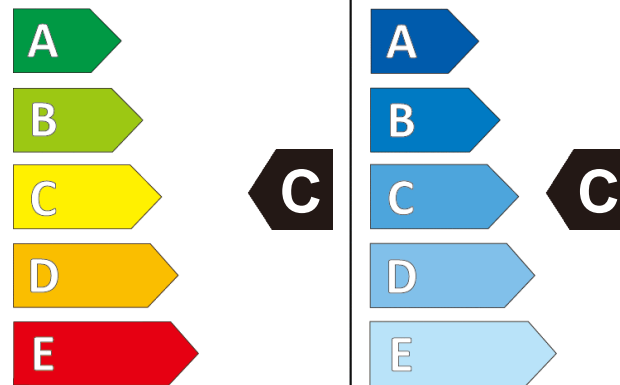

Product information sheet

Delegated Regulation (EU) 2020/740

Supplier name or trademark		GT RADIAL	
Commercial name or trade designation		KargoMax ST-6000	
Tyre type identifier	Tyre class	AK032	C2
Tyre size designation		195/50R13C	
Speed category symbol		N	
Load-capacity index (for single mounting)		104	
Load-capacity index (for dual mounting)		101	
Fuel efficiency class		C	
Wet grip class		C	
External rolling noise class	External rolling noise value	B	72 dB
Tyre for use in severe snow conditions		NO	
Load-capacity index for Additional Service Description (for single mounting)		-	
Load-capacity index for Additional Service Description (for dual mounting)		-	
Speed category symbol (for Additional Service Description)		-	
Date of start of production		27/16	
Date of end of production		-	
Supplier's address	Public Contact, Giti Tire Deutschland GmbH Hollerithallee 18a 30419 Hannover Germany		
Additional information	info in english		
EPREL number	898424		
EPREL URL	https://eprel.ec.europa.eu/qr/898424		

KargoMax ST-6000

195/50R13C

104/101N

ENERG

GT RADIAL

AK032

195/50R13C 104/101 N

C2

2020/740