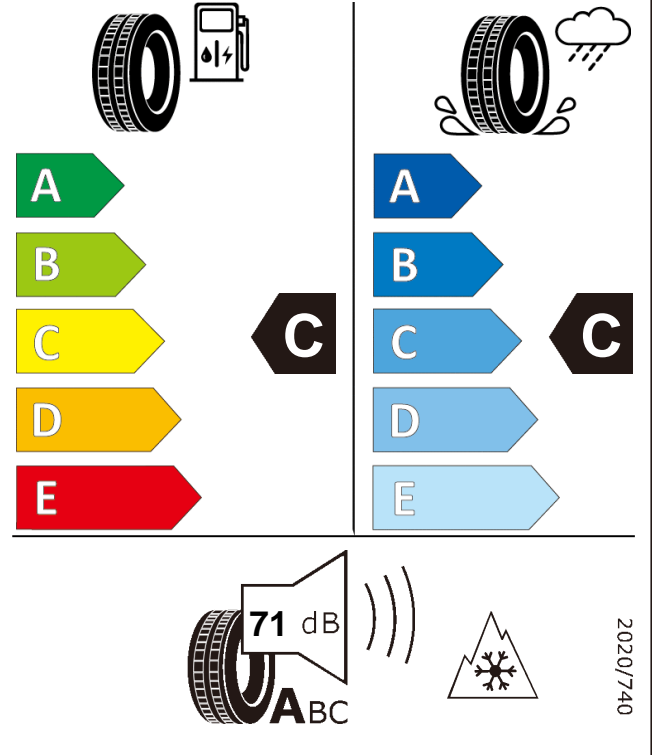

Product information sheet

Delegated Regulation (EU) 2020/740

Supplier name or trademark		Giti Tire	
Commercial name or trade designation		GSR225	
Tyre type identifier	Tyre class	EV1840Q	C3
Tyre size designation		285/70R19.5	
Speed category symbol		M	
Load-capacity index (for single mounting)		146	
Load-capacity index (for dual mounting)		145	
Fuel efficiency class		C	
Wet grip class		C	
External rolling noise class	External rolling noise value	A	71 dB
Tyre for use in severe snow conditions		YES	
Load-capacity index for Additional Service Description (for single mounting)		-	
Load-capacity index for Additional Service Description (for dual mounting)		-	
Speed category symbol (for Additional Service Description)		-	
Date of start of production		46/16	
Date of end of production		-	
Supplier's address	Public Contact, Giti Tire Deutschland GmbH Hollerithallee 18a 30419 Hannover Germany		
Additional information	info in english		
EPREL number	472968		
EPREL URL	https://eprel.ec.europa.eu/qr/472968		

GSR225
285/70R19.5
146/145M

ENERG

Giti Tire

EV1840Q

285/70R19.5 146/145 M

C3

2020/740