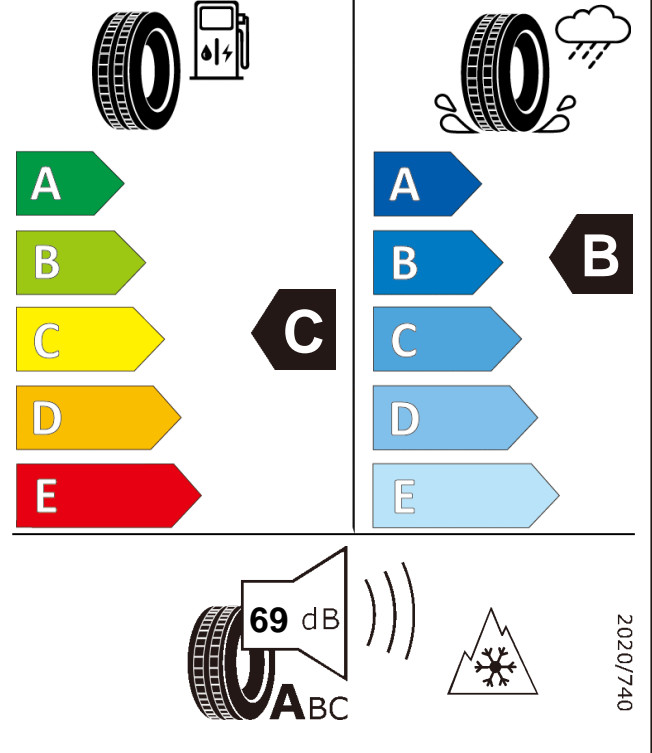

## Product information sheet

Delegated Regulation (EU) 2020/740

Supplier name or trademark		Giti Tire	
Commercial name or trade designation		GTL919	
Tyre type identifier	Tyre class	EV853Q	C3
Tyre size designation		425/65R22.5	
Speed category symbol		K	
Load-capacity index (for single mounting)		165	
Load-capacity index (for dual mounting)		-	
Fuel efficiency class		C	
Wet grip class		B	
External rolling noise class	External rolling noise value	A	69 dB
Tyre for use in severe snow conditions		YES	
Load-capacity index for Additional Service Description (for single mounting)		-	
Load-capacity index for Additional Service Description (for dual mounting)		-	
Speed category symbol (for Additional Service Description)		-	
Date of start of production		05/17	
Date of end of production		-	
Supplier's address	Public Contact, Giti Tire Deutschland GmbH Hollerithallee 18a 30419 Hannover Germany		
Additional information	info in english		
EPREL number	472996		
EPREL URL	<a href="https://eprel.ec.europa.eu/qr/472996">https://eprel.ec.europa.eu/qr/472996</a>		

**GTL919**  
**425/65R22.5**  
**165K**

**ENERG**

Giti Tire

EV853Q

425/65R22.5 165/- K

C3

2020/740