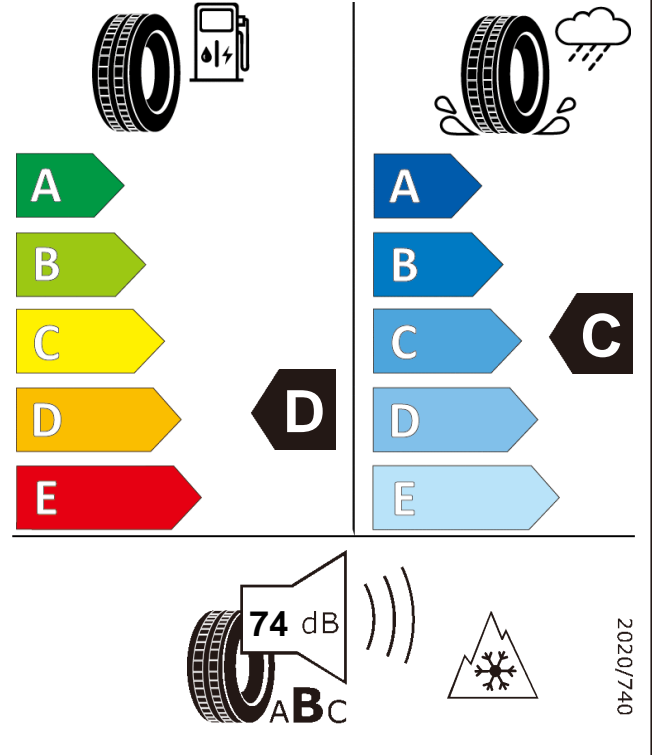

Product information sheet

Delegated Regulation (EU) 2020/740

Supplier name or trademark		Giti Tire	
Commercial name or trade designation		GAR820	
Tyre type identifier	Tyre class	EV878Q	C3
Tyre size designation		245/70R17.5	
Speed category symbol		M	
Load-capacity index (for single mounting)		136	
Load-capacity index (for dual mounting)		134	
Fuel efficiency class		D	
Wet grip class		C	
External rolling noise class	External rolling noise value	B	74 dB
Tyre for use in severe snow conditions		YES	
Load-capacity index for Additional Service Description (for single mounting)		-	
Load-capacity index for Additional Service Description (for dual mounting)		-	
Speed category symbol (for Additional Service Description)		-	
Date of start of production		46/16	
Date of end of production		-	
Supplier's address	Public Contact, Giti Tire Deutschland GmbH Hollerithallee 18a 30419 Hannover Germany		
Additional information	info in english		
EPREL number	473000		
EPREL URL	https://eprel.ec.europa.eu/qr/473000		

GAR820
245/70R17.5
136/134M

ENERG

Giti Tire

EV878Q

245/70R17.5 136/134 M

C3

2020/740