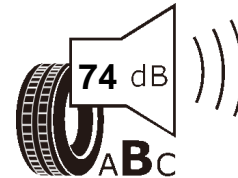

Product information sheet

Delegated Regulation (EU) 2020/740

Supplier name or trademark		Giti Tire	
Commercial name or trade designation		GAR820	
Tyre type identifier	Tyre class	EV878Q	C3
Tyre size designation		245/70R17.5	
Speed category symbol		M	
Load-capacity index (for single mounting)		136	
Load-capacity index (for dual mounting)		134	
Fuel efficiency class		D	
Wet grip class		C	
External rolling noise class	External rolling noise value	B	74 dB
Tyre for use in severe snow conditions		YES	
Load-capacity index for Additional Service Description (for single mounting)		-	
Load-capacity index for Additional Service Description (for dual mounting)		-	
Speed category symbol (for Additional Service Description)		-	
Date of start of production		46/16	
Date of end of production		-	
Supplier's address	Public Contact, Giti Tire Deutschland GmbH Hollerithallee 18a 30419 Hannover Germany		
Additional information	info in english		
EPREL number	473000		
EPREL URL	https://eprel.ec.europa.eu/qr/473000		

GAR820
245/70R17.5
136/134M

ENERG

Giti Tire

EV878Q

245/70R17.5 136/134 M

C3