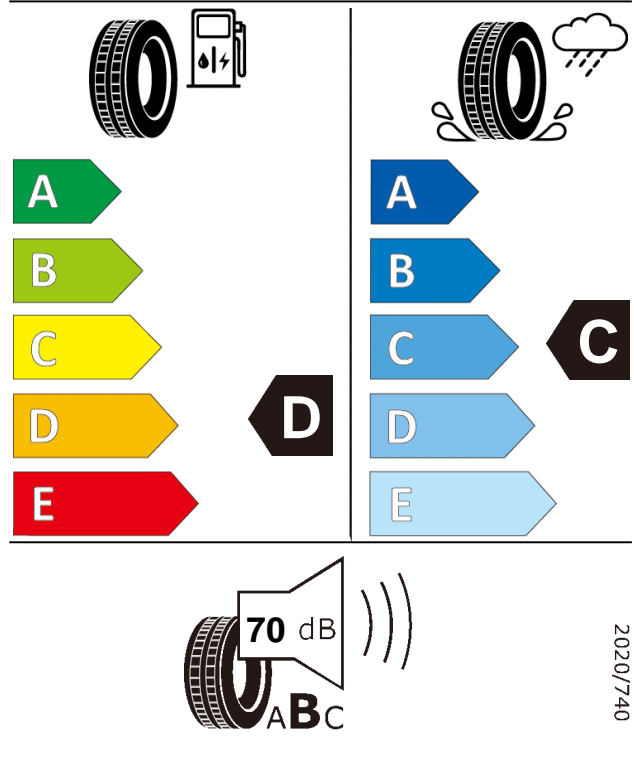

Product information sheet

Delegated Regulation (EU) 2020/740

Supplier name or trademark		GT RADIAL	
Commercial name or trade designation		SAVERO SUV	
Tyre type identifier	Tyre class	A538	C1
Tyre size designation		215/70R16	
Speed category symbol		H	
Load-capacity index		100	
Fuel efficiency class		D	
Wet grip class		C	
External rolling noise class	External rolling noise value	B	70 dB
Tyre for use in severe snow conditions		NO	
Ice tyre		NO	
Load version		SL	
Date of start of production		08/15	
Date of end of production		-	
Supplier's address	Public Contact, Giti Tire Deutschland GmbH Hollerithallee 18a 30419 Hannover Germany		
Additional information	info in english		
EPREL number	898589		
EPREL URL	https://eprel.ec.europa.eu/qr/898589		

SAVERO SUV

215/70R16

100H

ENERG

GT RADIAL

A538

215/70R16 100 H

C1