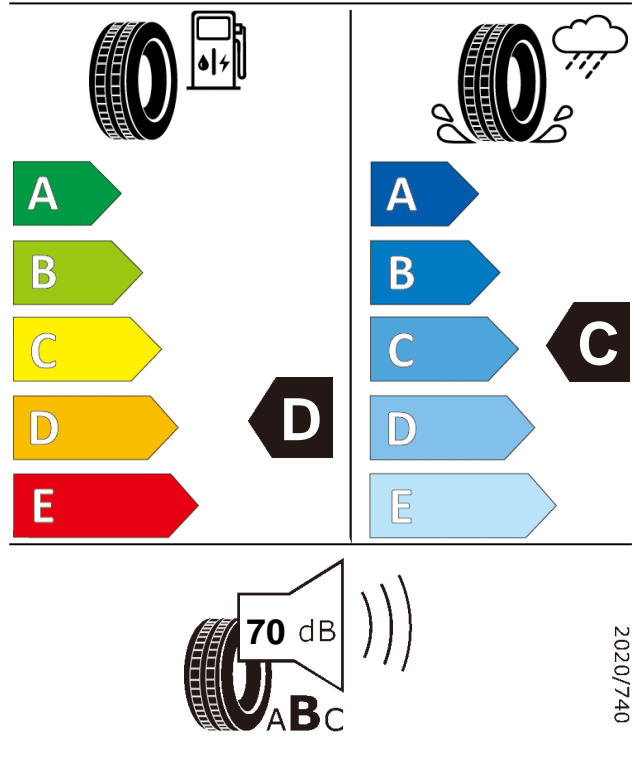

Product information sheet

Delegated Regulation (EU) 2020/740

Supplier name or trademark		GT RADIAL	
Commercial name or trade designation		SAVERO SUV	
Tyre type identifier	Tyre class	A540	C1
Tyre size designation		235/70R16	
Speed category symbol		H	
Load-capacity index		106	
Fuel efficiency class		D	
Wet grip class		C	
External rolling noise class	External rolling noise value	B	70 dB
Tyre for use in severe snow conditions		NO	
Ice tyre		NO	
Load version		SL	
Date of start of production		04/15	
Date of end of production		-	
Supplier's address	Public Contact, Giti Tire Deutschland GmbH Hollerithallee 18a 30419 Hannover Germany		
Additional information	info in english		
EPREL number	898591		
EPREL URL	https://eprel.ec.europa.eu/qr/898591		

SAVERO SUV

235/70R16

106H

ENERG

GT RADIAL

A540

235/70R16 106 H

C1

2020/740