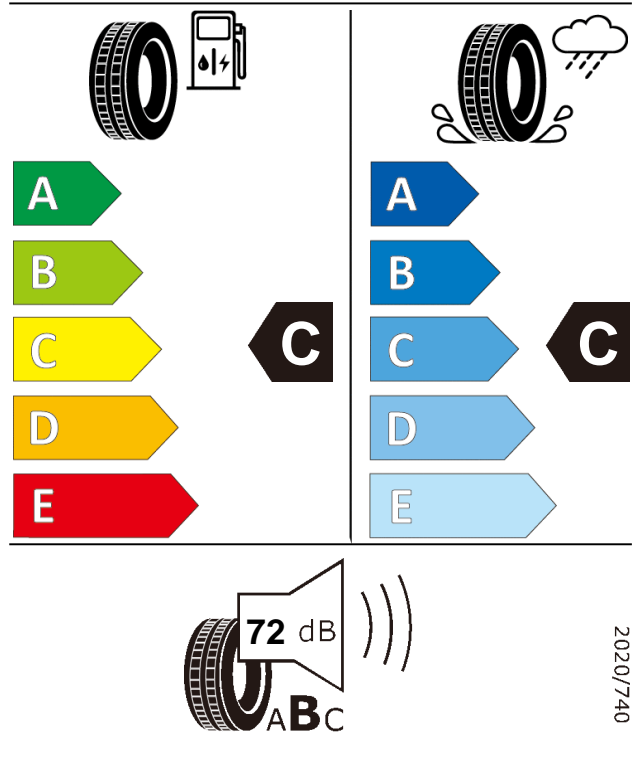

Product information sheet

Delegated Regulation (EU) 2020/740

Supplier name or trademark		GT RADIAL	
Commercial name or trade designation		SAVERO SUV	
Tyre type identifier	Tyre class	A546	C1
Tyre size designation		245/70R16	
Speed category symbol		H	
Load-capacity index		111	
Fuel efficiency class		C	
Wet grip class		C	
External rolling noise class	External rolling noise value	B	72 dB
Tyre for use in severe snow conditions		NO	
Ice tyre		NO	
Load version		XL	
Date of start of production		48/14	
Date of end of production		-	
Supplier's address	Public Contact, Giti Tire Deutschland GmbH Hollerithallee 18a 30419 Hannover Germany		
Additional information	info in english		
EPREL number	898577		
EPREL URL	https://eprel.ec.europa.eu/qr/898577		

SAVERO SUV

245/70R16

111H

ENERG

GT RADIAL

A546

245/70R16 111 H XL

C1

2020/740