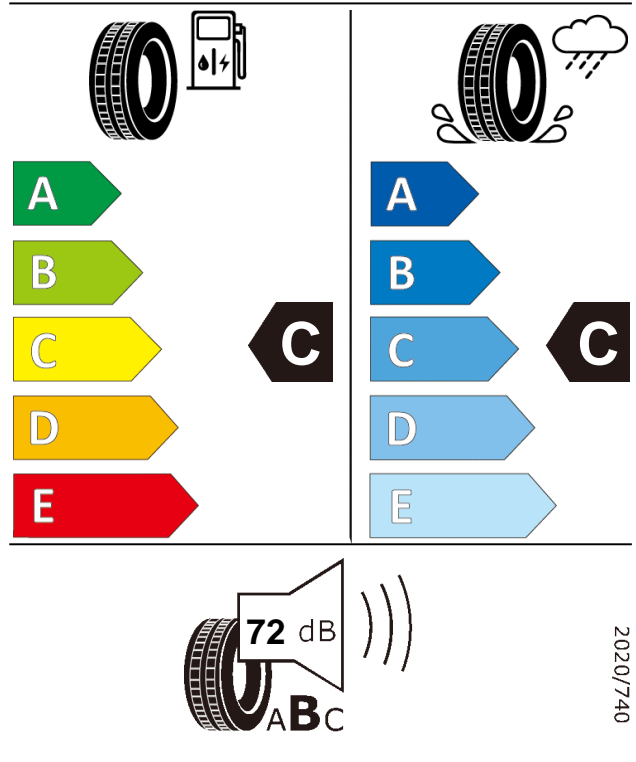

Product information sheet

Delegated Regulation (EU) 2020/740

| | | | |
|--|---|------------|-------|
| Supplier name or trademark | | GT RADIAL | |
| Commercial name or trade designation | | SAVERO SUV | |
| Tyre type identifier | Tyre class | A551 | C1 |
| Tyre size designation | | 265/70R16 | |
| Speed category symbol | | H | |
| Load-capacity index | | 112 | |
| Fuel efficiency class | | C | |
| Wet grip class | | C | |
| External rolling noise class | External rolling noise value | B | 72 dB |
| Tyre for use in severe snow conditions | | NO | |
| Ice tyre | | NO | |
| Load version | | SL | |
| Date of start of production | | 11/15 | |
| Date of end of production | | - | |
| Supplier's address | Public Contact, Giti Tire Deutschland GmbH Hollerithallee 18a 30419 Hannover Germany | | |
| Additional information | info in english | | |
| EPREL number | 898578 | | |
| EPREL URL | https://eprel.ec.europa.eu/qr/898578 | | |

SAVERO SUV

265/70R16

112H

ENERG

GT RADIAL

A551

265/70R16 112 H

C1