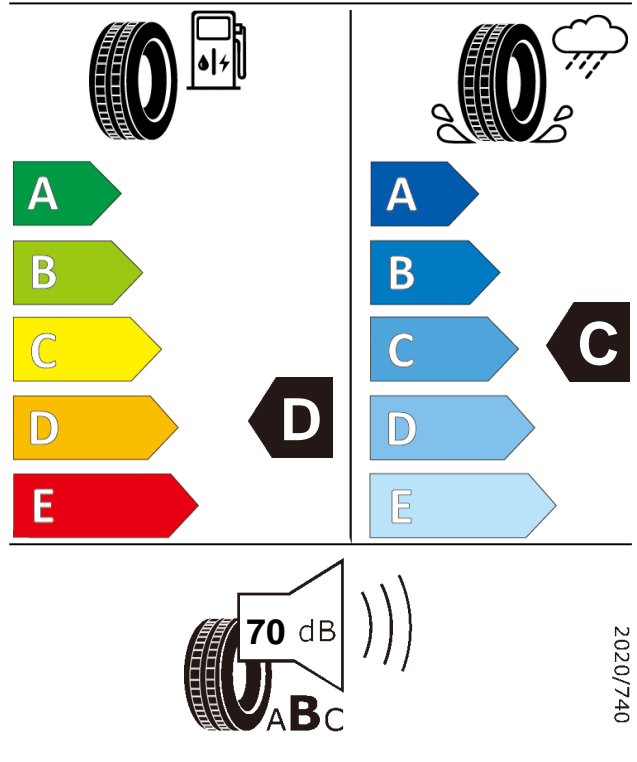

Product information sheet

Delegated Regulation (EU) 2020/740

Supplier name or trademark		GT RADIAL	
Commercial name or trade designation		SAVERO SUV	
Tyre type identifier	Tyre class	A560	C1
Tyre size designation		215/65R16	
Speed category symbol		H	
Load-capacity index		98	
Fuel efficiency class		D	
Wet grip class		C	
External rolling noise class	External rolling noise value	B	70 dB
Tyre for use in severe snow conditions		NO	
Ice tyre		NO	
Load version		SL	
Date of start of production		48/14	
Date of end of production		-	
Supplier's address	Public Contact, Giti Tire Deutschland GmbH Hollerithallee 18a 30419 Hannover Germany		
Additional information	info in english		
EPREL number	898592		
EPREL URL	https://eprel.ec.europa.eu/qr/898592		

SAVERO SUV

215/65R16

98H

ENERG

GT RADIAL

A560

215/65R16 98 H

C1

2020/740