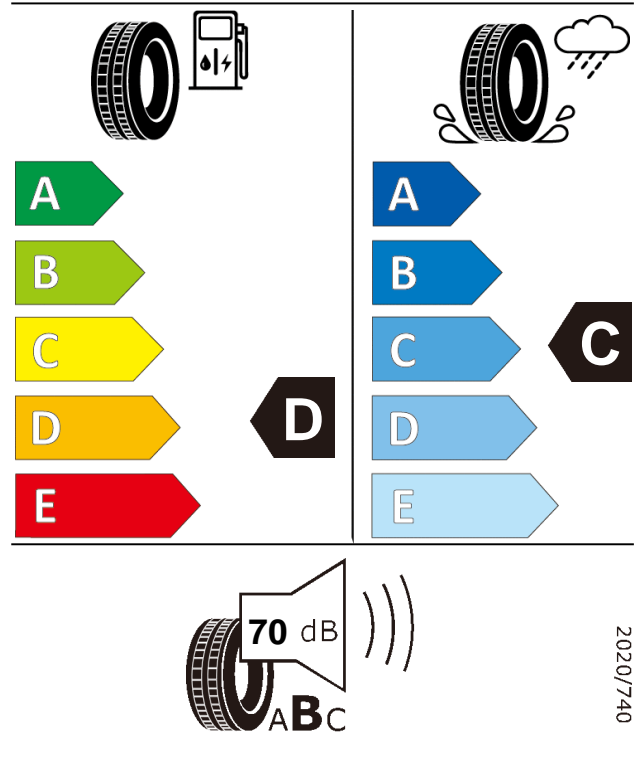

Product information sheet

Delegated Regulation (EU) 2020/740

Supplier name or trademark		GT RADIAL	
Commercial name or trade designation		SAVERO SUV	
Tyre type identifier	Tyre class	A567	C1
Tyre size designation		215/60R16	
Speed category symbol		H	
Load-capacity index		95	
Fuel efficiency class		D	
Wet grip class		C	
External rolling noise class	External rolling noise value	B	70 dB
Tyre for use in severe snow conditions		NO	
Ice tyre		NO	
Load version		SL	
Date of start of production		42/14	
Date of end of production		-	
Supplier's address	Public Contact, Giti Tire Deutschland GmbH Hollerithallee 18a 30419 Hannover Germany		
Additional information	info in english		
EPREL number	898593		
EPREL URL	https://eprel.ec.europa.eu/qr/898593		

SAVERO SUV

215/60R16

95H

ENERG

GT RADIAL

A567

215/60R16 95 H

C1

2020/740