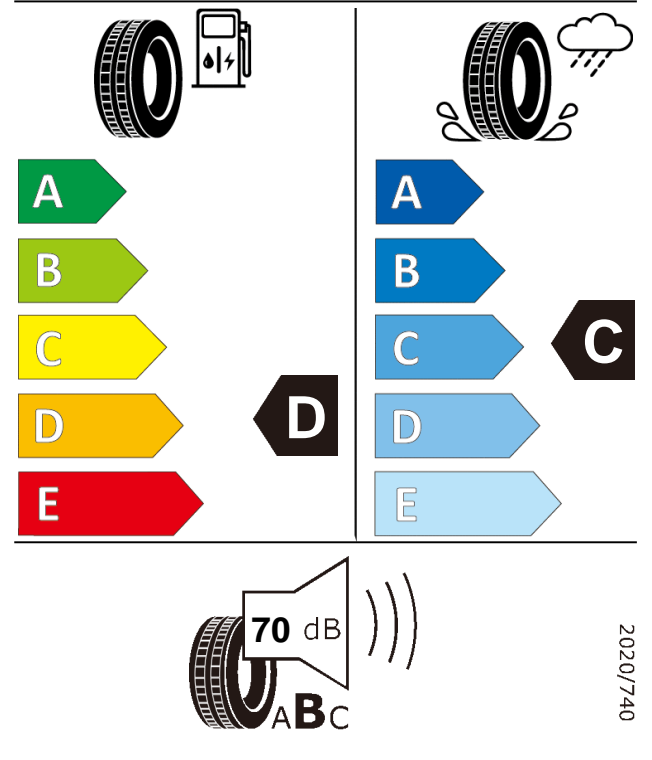

Product information sheet

Delegated Regulation (EU) 2020/740

Supplier name or trademark		GT RADIAL	
Commercial name or trade designation		SAVERO SUV	
Tyre type identifier	Tyre class	A568	C1
Tyre size designation		235/60R16	
Speed category symbol		H	
Load-capacity index		100	
Fuel efficiency class		D	
Wet grip class		C	
External rolling noise class	External rolling noise value	B	70 dB
Tyre for use in severe snow conditions		NO	
Ice tyre		NO	
Load version		SL	
Date of start of production		48/14	
Date of end of production		-	
Supplier's address	Public Contact, Giti Tire Deutschland GmbH Hollerithallee 18a 30419 Hannover Germany		
Additional information	info in english		
EPREL number	898594		
EPREL URL	https://eprel.ec.europa.eu/qr/898594		

SAVERO SUV

235/60R16

100H

ENERG

GT RADIAL

A568

235/60R16 100 H

C1