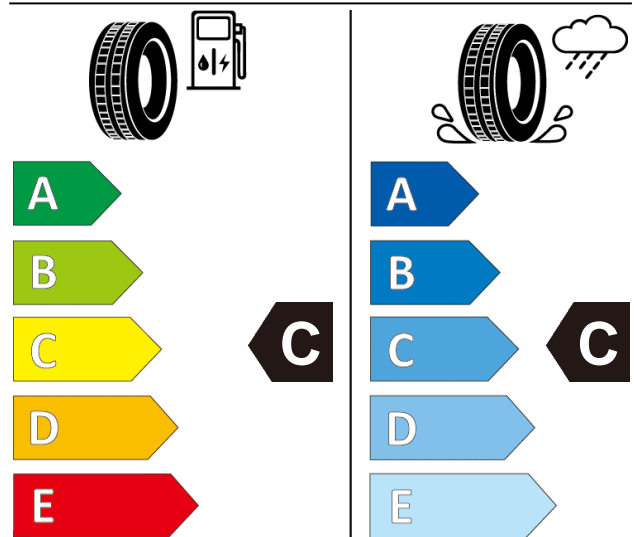

Product information sheet

Delegated Regulation (EU) 2020/740

Supplier name or trademark		GT RADIAL	
Commercial name or trade designation		SAVERO SUV	
Tyre type identifier	Tyre class	A569	C1
Tyre size designation		225/65R17	
Speed category symbol		H	
Load-capacity index		102	
Fuel efficiency class		C	
Wet grip class		C	
External rolling noise class	External rolling noise value	B	70 dB
Tyre for use in severe snow conditions		NO	
Ice tyre		NO	
Load version		SL	
Date of start of production		10/15	
Date of end of production		-	
Supplier's address	Public Contact, Giti Tire Deutschland GmbH Hollerithallee 18a 30419 Hannover Germany		
Additional information	info in english		
EPREL number	898579		
EPREL URL	https://eprel.ec.europa.eu/qr/898579		

SAVERO SUV

225/65R17

102H

ENERG

GT RADIAL

A569

225/65R17 102 H

C1