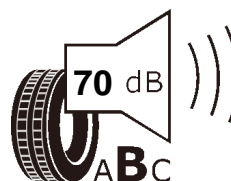

Product information sheet

Delegated Regulation (EU) 2020/740

Supplier name or trademark		GT RADIAL	
Commercial name or trade designation		SAVERO SUV	
Tyre type identifier	Tyre class	A569	C1
Tyre size designation		225/65R17	
Speed category symbol		H	
Load-capacity index		102	
Fuel efficiency class		C	
Wet grip class		C	
External rolling noise class	External rolling noise value	B	70 dB
Tyre for use in severe snow conditions		NO	
Ice tyre		NO	
Load version		SL	
Date of start of production		10/15	
Date of end of production		-	
Supplier's address	Public Contact, Giti Tire Deutschland GmbH Hollerithallee 18a 30419 Hannover Germany		
Additional information	info in english		
EPREL number	898579		
EPREL URL	https://eprel.ec.europa.eu/qr/898579		

SAVERO SUV

225/65R17

102H

ENERG

GT RADIAL

A569

225/65R17 102 H

C1

2020/740