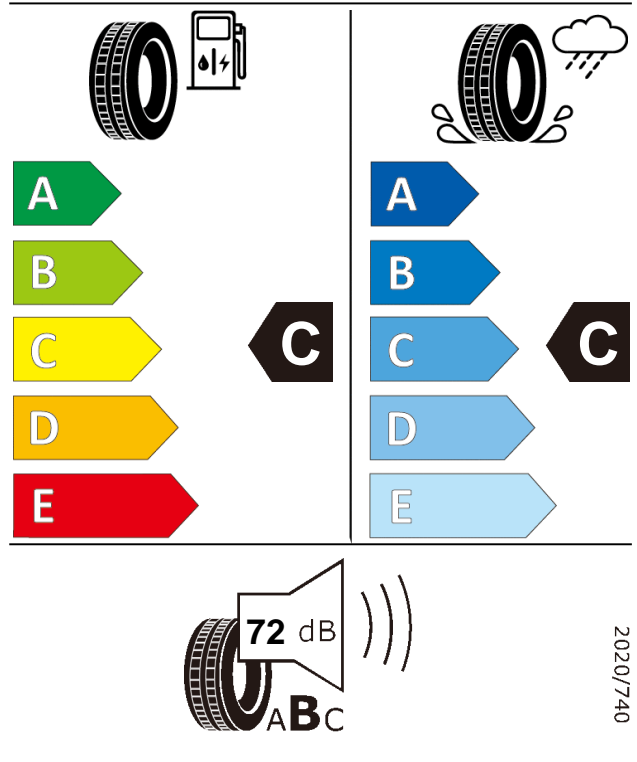

Product information sheet

Delegated Regulation (EU) 2020/740

Supplier name or trademark		GT RADIAL	
Commercial name or trade designation		SAVERO SUV	
Tyre type identifier	Tyre class	A579	C1
Tyre size designation		245/65R17	
Speed category symbol		H	
Load-capacity index		111	
Fuel efficiency class		C	
Wet grip class		C	
External rolling noise class	External rolling noise value	B	72 dB
Tyre for use in severe snow conditions		NO	
Ice tyre		NO	
Load version		XL	
Date of start of production		12/15	
Date of end of production		-	
Supplier's address	Public Contact, Giti Tire Deutschland GmbH Hollerithallee 18a 30419 Hannover Germany		
Additional information	info in english		
EPREL number	898580		
EPREL URL	https://eprel.ec.europa.eu/qr/898580		

SAVERO SUV

245/65R17

111H

ENERG

GT RADIAL

A579

245/65R17 111 H XL

C1