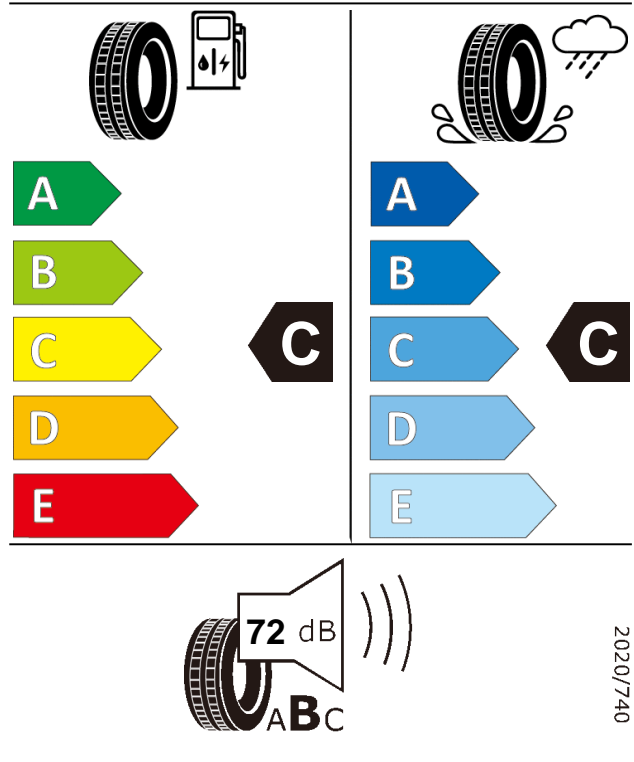

Product information sheet

Delegated Regulation (EU) 2020/740

Supplier name or trademark		GT RADIAL	
Commercial name or trade designation		SAVERO SUV	
Tyre type identifier	Tyre class	A580	C1
Tyre size designation		265/65R17	
Speed category symbol		H	
Load-capacity index		112	
Fuel efficiency class		C	
Wet grip class		C	
External rolling noise class	External rolling noise value	B	72 dB
Tyre for use in severe snow conditions		NO	
Ice tyre		NO	
Load version		SL	
Date of start of production		48/14	
Date of end of production		-	
Supplier's address	Public Contact, Giti Tire Deutschland GmbH Hollerithallee 18a 30419 Hannover Germany		
Additional information	info in english		
EPREL number	898581		
EPREL URL	https://eprel.ec.europa.eu/qr/898581		

SAVERO SUV

265/65R17

112H

ENERG

GT RADIAL

A580

265/65R17 112 H

C1