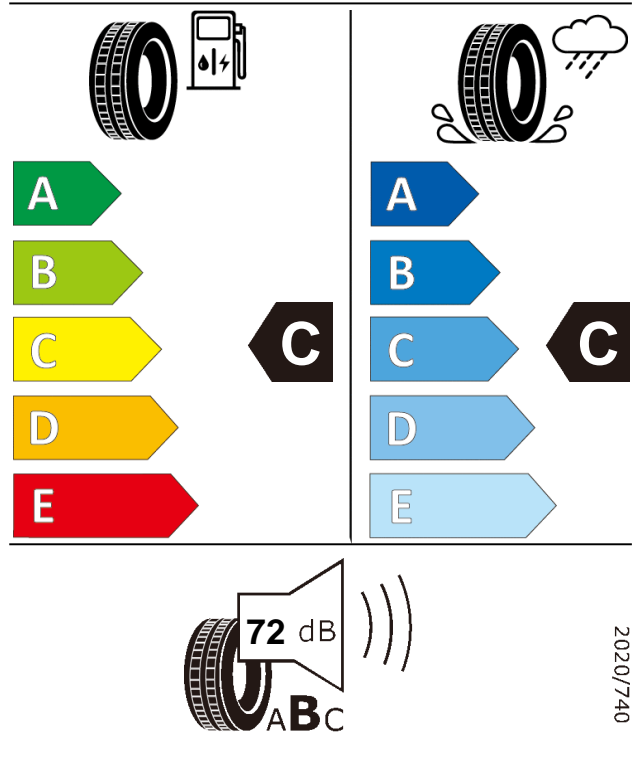

Product information sheet

Delegated Regulation (EU) 2020/740

Supplier name or trademark		GT RADIAL	
Commercial name or trade designation		SAVERO SUV	
Tyre type identifier	Tyre class	A729	C1
Tyre size designation		255/60R17	
Speed category symbol		V	
Load-capacity index		106	
Fuel efficiency class		C	
Wet grip class		C	
External rolling noise class	External rolling noise value	B	72 dB
Tyre for use in severe snow conditions		NO	
Ice tyre		NO	
Load version		SL	
Date of start of production		42/14	
Date of end of production		-	
Supplier's address	Public Contact, Giti Tire Deutschland GmbH Hollerithallee 18a 30419 Hannover Germany		
Additional information	info in english		
EPREL number	898583		
EPREL URL	https://eprel.ec.europa.eu/qr/898583		

SAVERO SUV

255/60R17

106V

ENERG

GT RADIAL

A729

255/60R17 106 V

C1