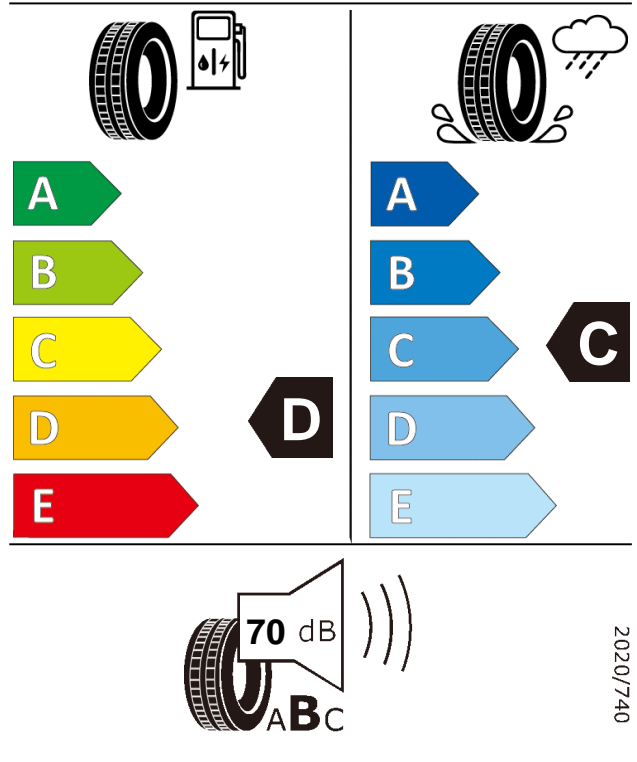

Product information sheet

Delegated Regulation (EU) 2020/740

Supplier name or trademark		GT RADIAL	
Commercial name or trade designation		SAVERO SUV	
Tyre type identifier	Tyre class	A748	C1
Tyre size designation		215/55R17	
Speed category symbol		V	
Load-capacity index		94	
Fuel efficiency class		D	
Wet grip class		C	
External rolling noise class	External rolling noise value	B	70 dB
Tyre for use in severe snow conditions		NO	
Ice tyre		NO	
Load version		SL	
Date of start of production		12/15	
Date of end of production		-	
Supplier's address	Public Contact, Giti Tire Deutschland GmbH Hollerithallee 18a 30419 Hannover Germany		
Additional information	info in english		
EPREL number	898597		
EPREL URL	https://eprel.ec.europa.eu/qr/898597		

SAVERO SUV

215/55R17

94V

ENERG

GT RADIAL

A748

215/55R17 94 V

C1

2020/740