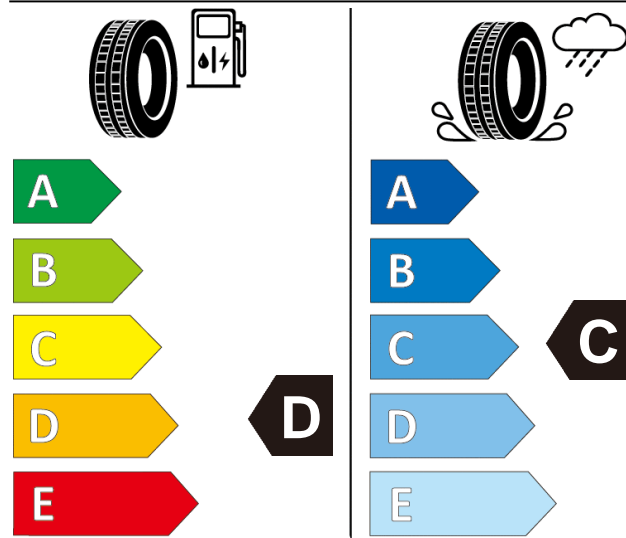

Product information sheet

Delegated Regulation (EU) 2020/740

Supplier name or trademark		GT RADIAL	
Commercial name or trade designation		SAVERO SUV	
Tyre type identifier	Tyre class	A749	C1
Tyre size designation		235/55R17	
Speed category symbol		V	
Load-capacity index		99	
Fuel efficiency class		D	
Wet grip class		C	
External rolling noise class	External rolling noise value	B	70 dB
Tyre for use in severe snow conditions		NO	
Ice tyre		NO	
Load version		SL	
Date of start of production		49/14	
Date of end of production		-	
Supplier's address	Public Contact, Giti Tire Deutschland GmbH Hollerithallee 18a 30419 Hannover Germany		
Additional information	info in english		
EPREL number	898598		
EPREL URL	https://eprel.ec.europa.eu/qr/898598		

SAVERO SUV

235/55R17

99V

ENERG

GT RADIAL

A749

235/55R17 99 V

C1

2020/740