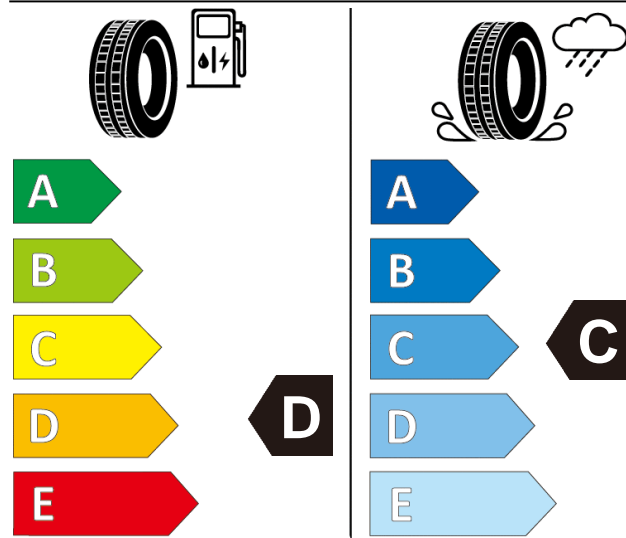

Product information sheet

Delegated Regulation (EU) 2020/740

Supplier name or trademark		GT RADIAL	
Commercial name or trade designation		SAVERO SUV	
Tyre type identifier	Tyre class	A750	C1
Tyre size designation		225/65R18	
Speed category symbol		H	
Load-capacity index		103	
Fuel efficiency class		D	
Wet grip class		C	
External rolling noise class	External rolling noise value	B	70 dB
Tyre for use in severe snow conditions		NO	
Ice tyre		NO	
Load version		SL	
Date of start of production		45/14	
Date of end of production		-	
Supplier's address	Public Contact, Giti Tire Deutschland GmbH Hollerithallee 18a 30419 Hannover Germany		
Additional information	info in english		
EPREL number	898599		
EPREL URL	https://eprel.ec.europa.eu/qr/898599		

SAVERO SUV

225/65R18

103H

ENERG

GT RADIAL

A750

225/65R18 103 H

C1

2020/740