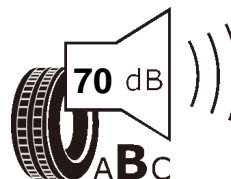

Product information sheet

Delegated Regulation (EU) 2020/740

Supplier name or trademark		GT RADIAL	
Commercial name or trade designation		SAVERO SUV	
Tyre type identifier	Tyre class	A750	C1
Tyre size designation		225/65R18	
Speed category symbol		H	
Load-capacity index		103	
Fuel efficiency class		D	
Wet grip class		C	
External rolling noise class	External rolling noise value	B	70 dB
Tyre for use in severe snow conditions		NO	
Ice tyre		NO	
Load version		SL	
Date of start of production		45/14	
Date of end of production		-	
Supplier's address	Public Contact, Giti Tire Deutschland GmbH Hollerithallee 18a 30419 Hannover Germany		
Additional information	info in english		
EPREL number	898599		
EPREL URL	https://eprel.ec.europa.eu/qr/898599		

SAVERO SUV

225/65R18

103H

ENERG

GT RADIAL

A750

225/65R18 103 H

C1

2020/740