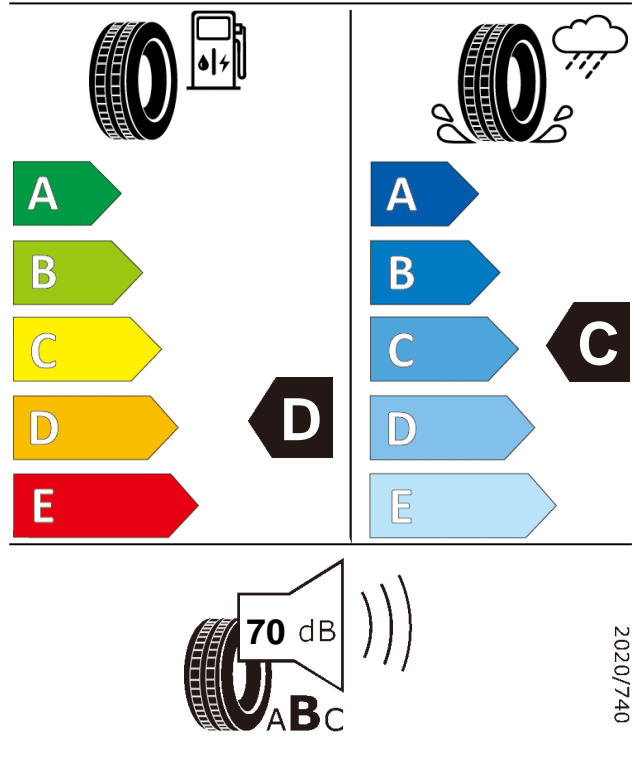

Product information sheet

Delegated Regulation (EU) 2020/740

Supplier name or trademark		GT RADIAL	
Commercial name or trade designation		SAVERO SUV	
Tyre type identifier	Tyre class	A757	C1
Tyre size designation		225/60R18	
Speed category symbol		H	
Load-capacity index		100	
Fuel efficiency class		D	
Wet grip class		C	
External rolling noise class	External rolling noise value	B	70 dB
Tyre for use in severe snow conditions		NO	
Ice tyre		NO	
Load version		SL	
Date of start of production		46/14	
Date of end of production		-	
Supplier's address	Public Contact, Giti Tire Deutschland GmbH Hollerithallee 18a 30419 Hannover Germany		
Additional information	info in english		
EPREL number	898600		
EPREL URL	https://eprel.ec.europa.eu/qr/898600		

SAVERO SUV

225/60R18

100H

ENERG

GT RADIAL

A757

225/60R18 100 H

C1

2020/740