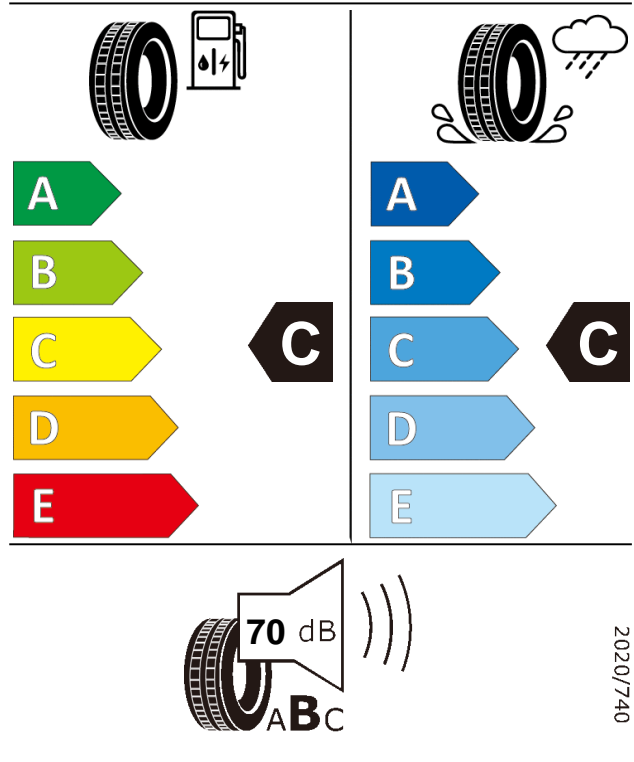

## Product information sheet

Delegated Regulation (EU) 2020/740

Supplier name or trademark		GT RADIAL	
Commercial name or trade designation		SAVERO SUV	
Tyre type identifier	Tyre class	A758	C1
Tyre size designation		235/60R18	
Speed category symbol		V	
Load-capacity index		107	
Fuel efficiency class		C	
Wet grip class		C	
External rolling noise class	External rolling noise value	B	70 dB
Tyre for use in severe snow conditions		NO	
Ice tyre		NO	
Load version		XL	
Date of start of production		12/15	
Date of end of production		-	
Supplier's address	Public Contact, Giti Tire Deutschland GmbH Hollerithallee 18a 30419 Hannover Germany		
Additional information	info in english		
EPREL number	898584		
EPREL URL	<a href="https://eprel.ec.europa.eu/qr/898584">https://eprel.ec.europa.eu/qr/898584</a>		

# ENERG

GT RADIAL

A758

235/60R18 107 V XL

C1

2020/740