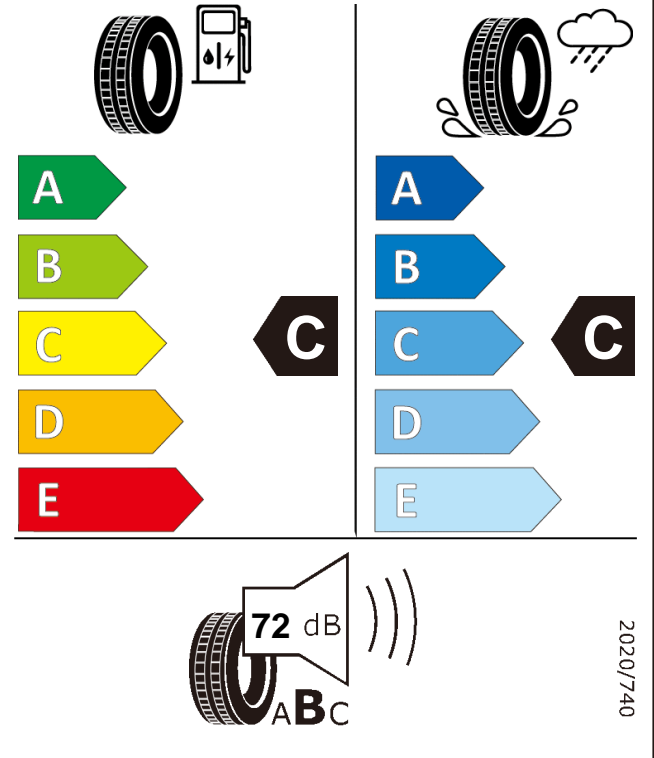

Product information sheet

Delegated Regulation (EU) 2020/740

Supplier name or trademark		GT RADIAL	
Commercial name or trade designation		SAVERO SUV	
Tyre type identifier	Tyre class	A759	C1
Tyre size designation		265/60R18	
Speed category symbol		H	
Load-capacity index		110	
Fuel efficiency class		C	
Wet grip class		C	
External rolling noise class	External rolling noise value	B	72 dB
Tyre for use in severe snow conditions		NO	
Ice tyre		NO	
Load version		SL	
Date of start of production		46/14	
Date of end of production		-	
Supplier's address	Public Contact, Giti Tire Deutschland GmbH Hollerithallee 18a 30419 Hannover Germany		
Additional information	info in english		
EPREL number	898585		
EPREL URL	https://eprel.ec.europa.eu/qr/898585		

SAVERO SUV

265/60R18

110H

ENERG

GT RADIAL

A759

265/60R18 110 H

C1

2020/740